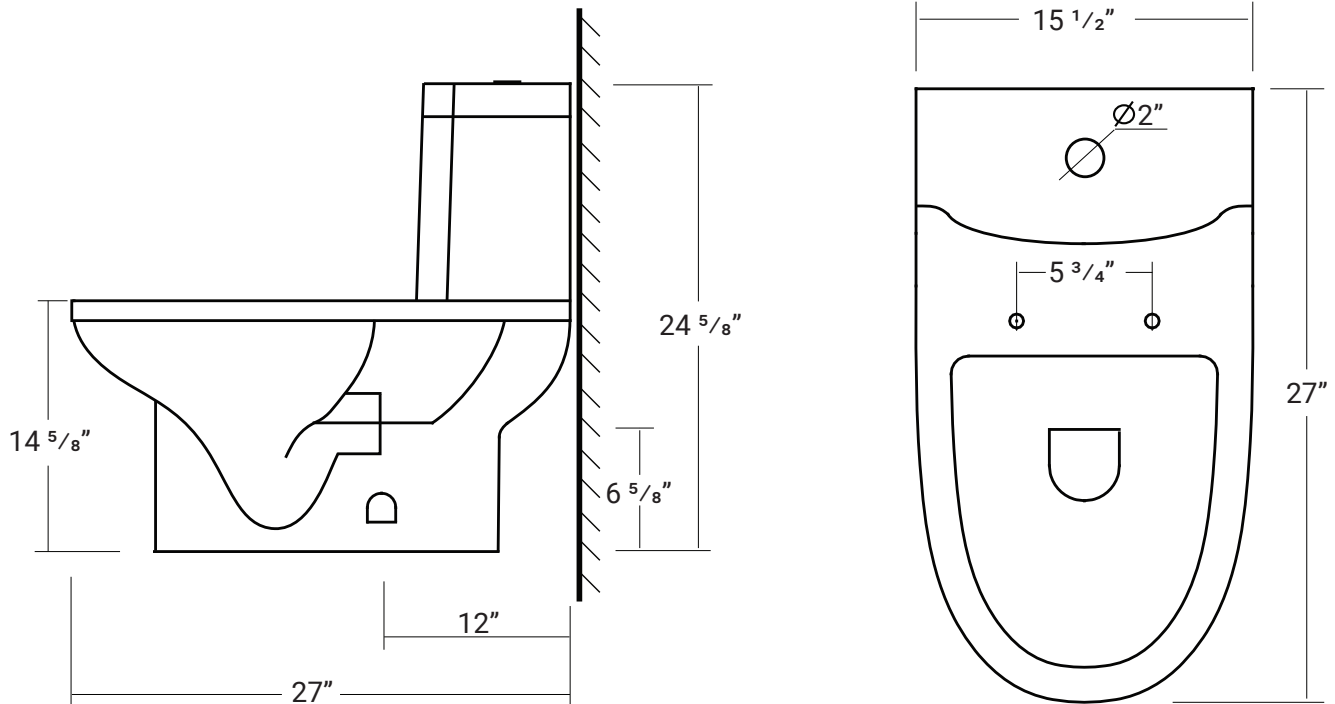

31060

Round Front Dual Flush

27" x 15 1/2" x 24 5/8"

3/6 Litres per Flush

- Ceramic toilet with durable glazed finish throughout.
- Soft-closing seat and lid included.
- Jet siphonic flushing function.
- 1 year limited manufacturer's warranty included.

Our products are handmade & hand finished so you can expect a tolerance of $\pm 1/4$ " on all measurements. We strongly recommend waiting until your ordered product is on-site before attempting any rough-in carpentry or plumbing.