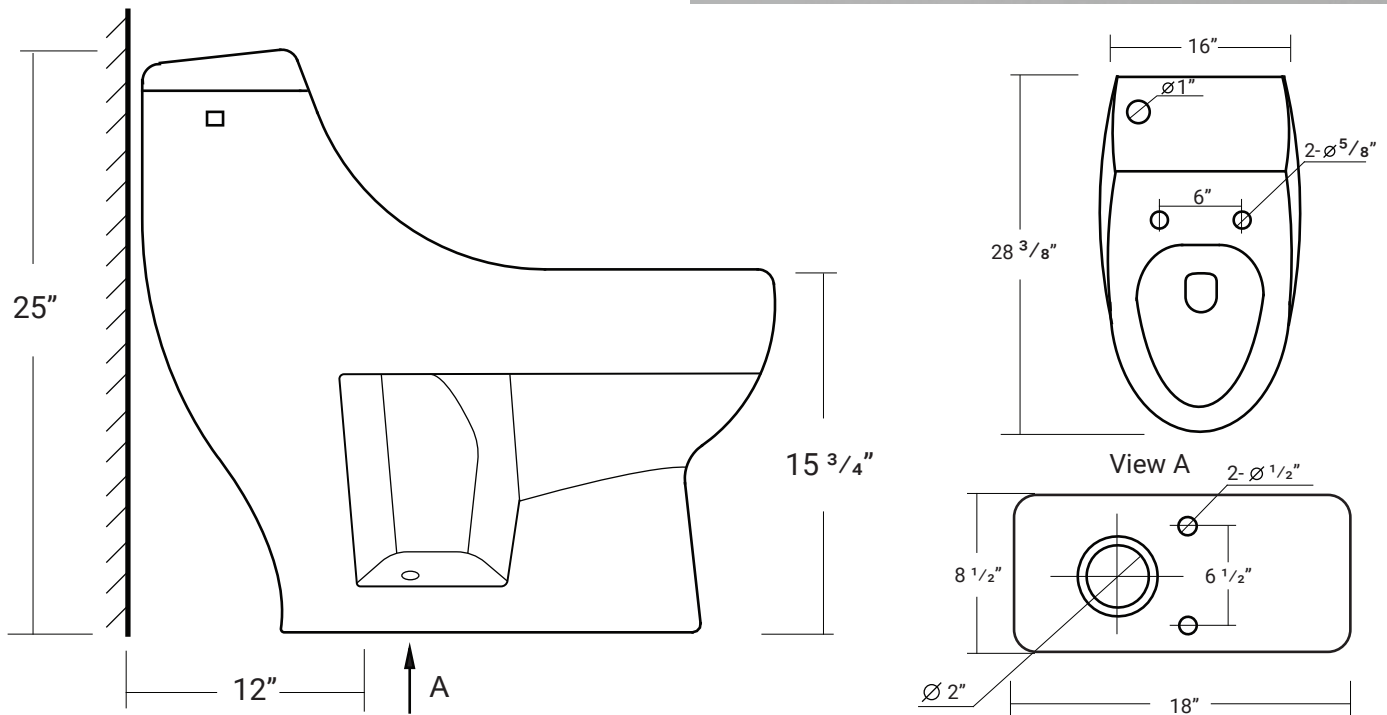

31030

Elongated Single Flush

28 3/8" x 16" x 25"

6 Litres per Flush

- Ceramic toilet with durable glazed finish throughout.
- Soft-closing seat and lid included.
- Jet siphonic flushing function.
- 1 year limited manufacturer's warranty included.

Our products are handmade & hand finished so you can expect a tolerance of ± 1/4" on all measurements. We strongly recommend waiting until your ordered product is on-site before attempting any rough-in carpentry or plumbing.