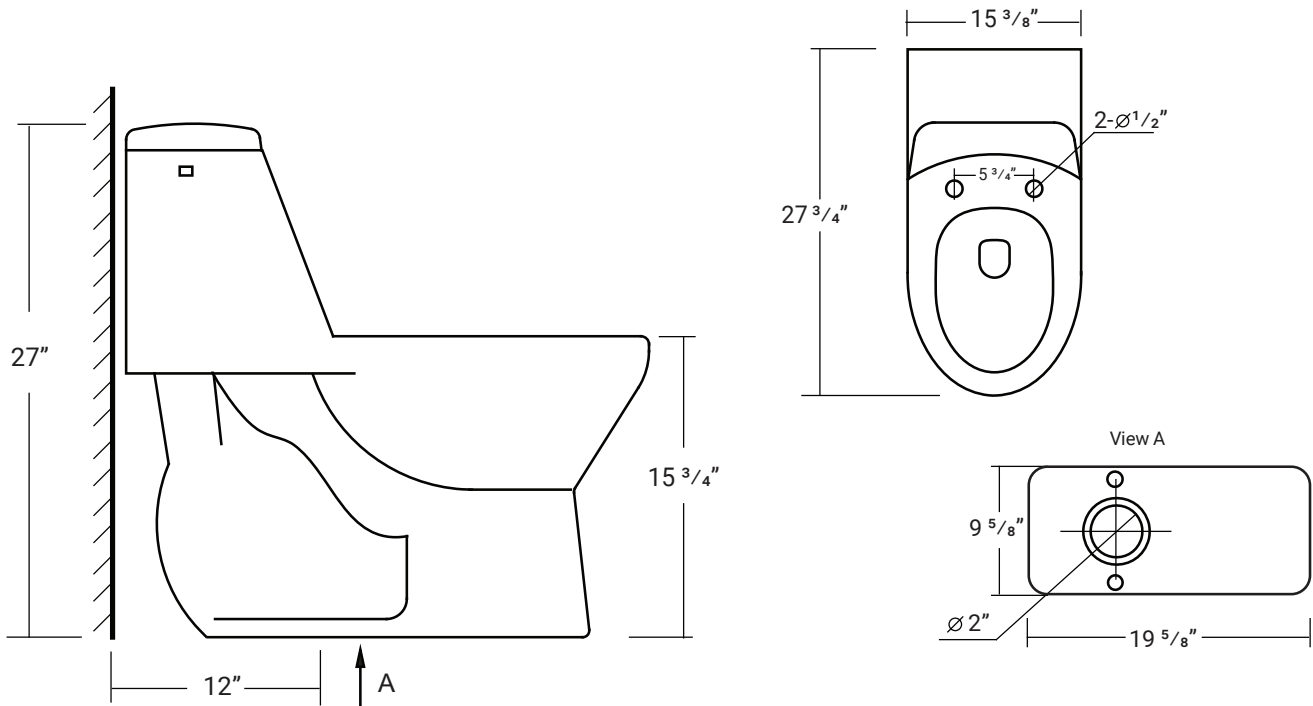

## Elongated Single Flush

27 3/4" x 15 3/8" x 27"

4.8 Litres per Flush

- Ceramic toilet with durable glazed finish throughout.
- Soft-closing seat and lid included.
- Jet siphonic flushing function.
- 1 year limited manufacturer's warranty included.